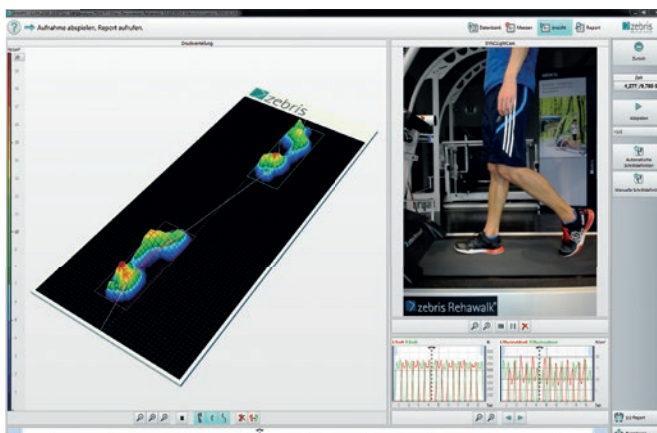

NEW

Camera and Lighting Systems

SYNMC
LightCam

SYNCLightCam and SYNCCam for vid

Experience walking analysis in a new light. The new SYNCLightCam combines high-intensity LEDs with a high-speed camera (up to 120 FPS) in a compact unit. Video and force data are automatically synchronized during a walking analysis. The light intensity is infinitely controllable.

Video analysis and documentation

The system is available with a customized stand that has built-in tubing to hide the power and connection cables. This stand is offered with and without wheels. Several SYNCLightCams can be operated and synchronized simultaneously to make sure you capture your data from any angle.

When there is a need to customize the placement of the camera or light for your specific application, the SYNCCam and SYNC-Light are available as stand-alone options. Automatic synchronization of the video and force data, from treadmills or measuring platforms, is standard.

The projection of the video footage takes place in the zebris FDM software. Through a short SYNC-impulse the image data from the camera is accurately matched with the force data from the pressure distribution matrix.