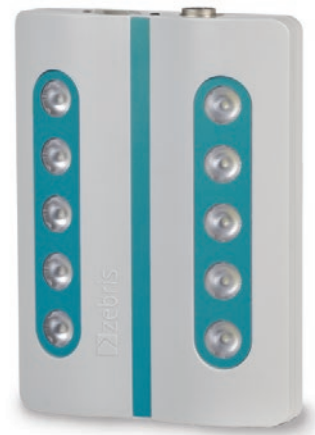

NEW

Camera and Lighting Systems

SYNMC
LightCam

SYNCLightCam and SYNCCam for vid

Experience walking analysis in a new light. The new SYNCLightCam combines high-intensity LEDs with a high-speed camera (up to 120 FPS) in a compact unit. Video and force data are automatically synchronized during a walking analysis. The light intensity is infinitely controllable.

Video analysis and documentation

The system is available with a customized stand that has built-in tubing to hide the power and connection cables. This stand is offered with and without wheels. Several SYNCLightCams can be operated and synchronized simultaneously to make sure you capture your data from any angle.

Designed for quick and easy assembly with ultimate flexibility, our SYNCLight-Cam, SYNCLight and SYNCCam have a quick-detach feature to the zebris stands and a standard thread attachment for other commercial tripods.

The projection of the video footage takes place in the zebris FDM software. Through a short SYNC-impulse the image data from the camera is accurately matched with the force data from the pressure distribution matrix.