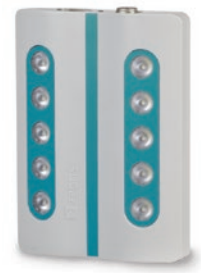

Technical data