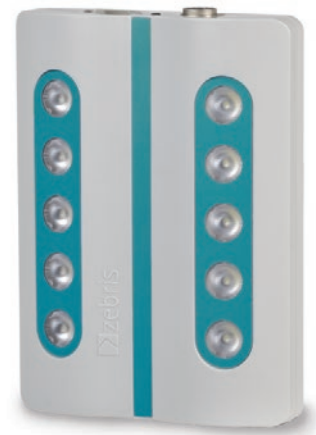

# SYNCLightCam and SYNCCam for vid

Experience walking analysis in a new light. The new SYNCLightCam combines high-intensity LEDs with a high-speed camera (up to 120 FPS) in a compact unit. Video and force data are automatically synchronized during a walking analysis. The light intensity is infinitely controllable.

# Video analysis and documentation

The system is available with a customized stand that has built-in tubing to hide the power and connection cables. This stand is offered with and without wheels. Several SYNCLightCams can be operated and synchronized simultaneously to make sure you capture your data from any angle.

Designed for quick and easy assembly with ultimate flexibility, our SYNCLight-Cam, SYNCLight and SYNCCam have a quick-detach feature to the zebris stands and a standard thread attachment for other commercial tripods.

The projection of the video footage takes place in the zebris FDM software. Through a short SYNC-impulse the image data from the camera is accurately matched with the force data from the pressure distribution matrix.