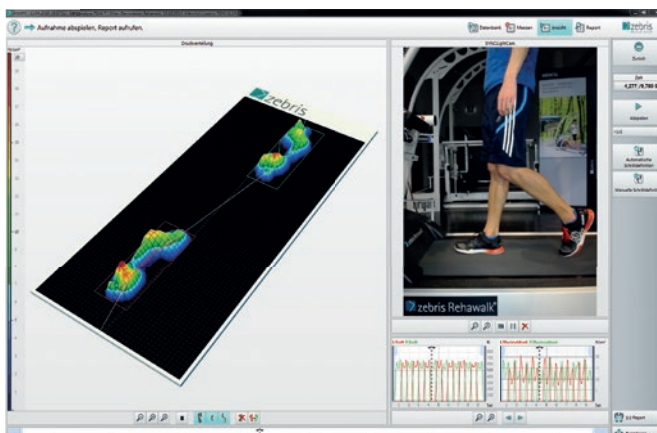

# SYNCLightCam and SYNCCam for vid

Experience walking analysis in a new light. The new SYNCLightCam combines high-intensity LEDs with a high-speed camera (up to 120 FPS) in a compact unit. Video and force data are automatically synchronized during a walking analysis. The light intensity is infinitely controllable.

# Video analysis and documentation

The system is available with a customized stand that has built-in tubing to hide the power and connection cables. This stand is offered with and without wheels. Several SYNCLightCams can be operated and synchronized simultaneously to make sure you capture your data from any angle.

When there is a need to customize the placement of the camera or light for your specific application, the SYNCCam and SYNC-Light are available as stand-alone options. Automatic synchronization of the video and force data, from treadmills or measuring platforms, is standard.

The projection of the video footage takes place in the zebris FDM software. Through a short SYNC-impulse the image data from the camera is accurately matched with the force data from the pressure distribution matrix.