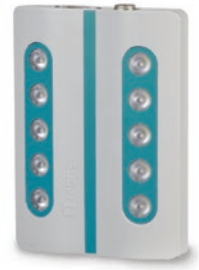

Technical data